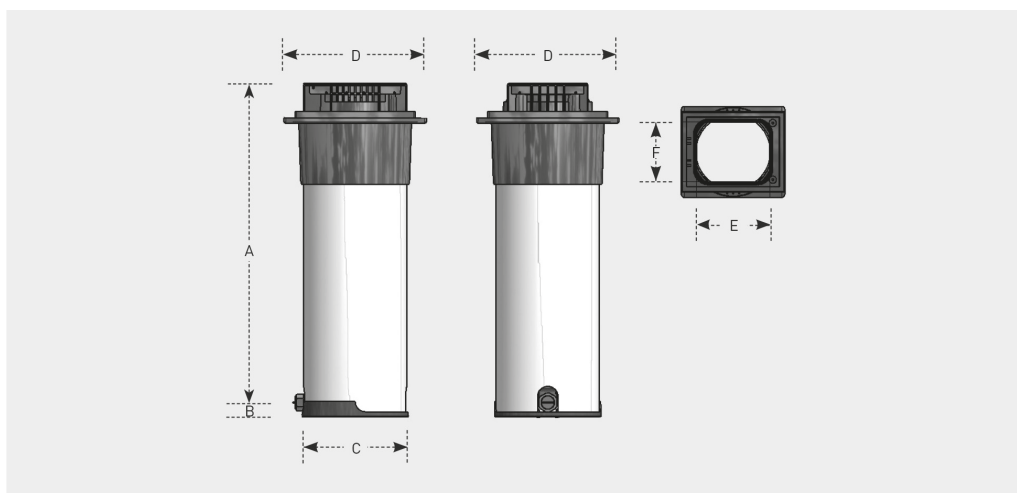

Feature	Specification
Frame and Cover	Universal 4° tilt. Rectangular frame and lid hinged with snap shut lid. 150mm of final height adjustment. Glass Filled Polypropylene. Grade C load bearing according to BS 5834-2:2011 Available without surface box.
Guard Tube Material	PVC
Guard Tube Profile/Thickness	Cylindrical with 250mm diameter / 6mm
Height Adjust (apr)	765mm to 915mm (inc. surface box height adjustment)
Frost Protection	As standard in accordance with BS 5834-1
Water Tightness	Unsealed - Class 2
Shut Off Device	¼ turn with fan head
Check Valve	In accordance with BS EN ISO 13959 Family E Type B
Manifold	Base style; ¾" Gunmetal
Meter Connection	2" BSP concentric meters to BS EN ISO 4064 Q3 6.3
Head Loss	< 3 metres @ 25 l/min flow rate with meter
Inlet	32mm push fit for PE pipe in accordance with WIS 4-32-11 or 1" BSP female
Outlet	32mm push fit for PE pipe in accordance with WIS 4-32-11 or 1" BSP female
Blank Plugs	Gunmetal Full Flow (standard). Optional using 2" to 1½" meter housing adaptor; Acetal Full Flow, Acetal Trickle Flow, Acetal No Flow.
Product Weight (apr)	7.0kg to 10.0kg
Pallet Quantity	20 per pallet
Tools	MHA0806: Gunmetal meter housing adaptor converts 2" inlet to 1½" BOP77011-28: 28mm socket for meter plug & NRV BOP77008: Short T bar 400mm long BOP77009: T bar extension 500mm long

The technical data and performance may be modified without prior notice depending on the technical advances.

Box	A (min/max)	B	C	D	E	F
EBCO	765/915mm	35mm	258mm	290mm	178mm	145mm