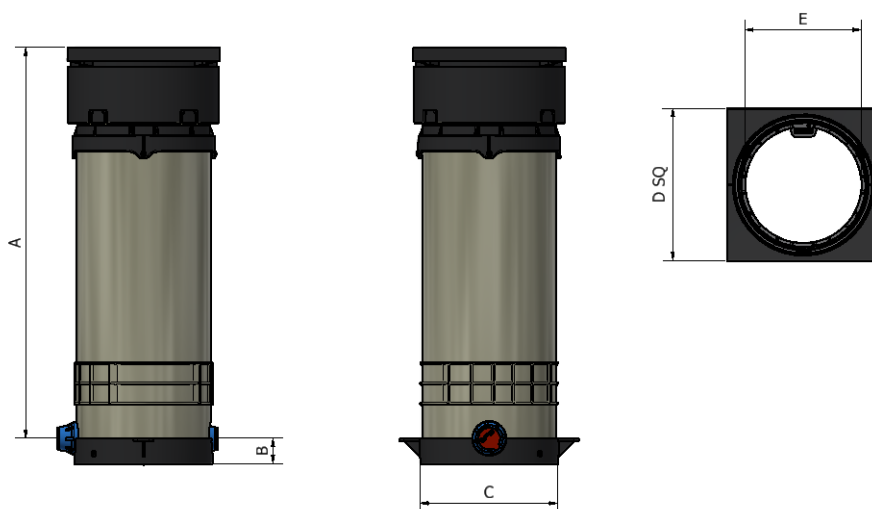

EBCO BELOW GROUND BOUNDARY BOX

25/32mm PE Connections Class 2.N.SBC.T or 2.N.SBB.T 12.5 Bar pressure rating Grade C or Grade B load bearing

Feature	Specification
Frame and Cover	Grade C: Glass filled polypropylene. Universal 8° tilt. Pluck lid with square frame. Lid tether as standard. Grade B (polymer): Glass filled polypropylene. Universal 8° tilt. Pluck lid with square swivel plate. Lid tether as standard. Load bearing according to BS 5834-2:2011
Guard Tube Material	Polypropylene
Guard Tube Profile	Cylindrical with 188/200 mm diameter / 4 mm
Height Adjust (apr)	See below dimension table
Frost Protection	As standard in accordance with BS 5834-1:2017
Water Tightness	Unsealed Class 2
Shut Off Device	¼ turn spherical valve
Check Valve	In accordance with BS EN 13959:2004 Family E Type B. (Double check valve also available)
Manifold	Raised in Plastic
Meter Connection	1½" BSP concentric meter to BS EN ISO 4064; Q3 4.0 (Qn 2.5)
Head Loss	< 3 metres @ 25 l/min flow rate with meter
Inlet	25/32 mm Pushfit for PE pipe in accordance with WIS 4-32-11
Outlet	25/32 mm Pushfit for PE pipe in accordance with WIS 4-32-11
Blank Plugs	Full Flow (standard), Trickle Flow (optional), No Flow (optional). 27/28 mm tapered A/F hexagonal upstand
Product Weight (apr)	4.8 kg
Pallet Quantity	40 per pallet (MBB1132B: 15)

The technical data and performance may be modified without prior notice depending on the technical advances.

Box	A (Min/Max)	B	C	D	E
MBB1100	581 - 956mm	38mm	205mm	227mm	173mm
MBB1100B	619 - 994mm	38mm	205mm	227mm	172mm
MBB1100BS	380 - 506mm	38mm	205mm	227mm	172mm
MBB1132B	619 - 994mm	38mm	205mm	227mm	172mm