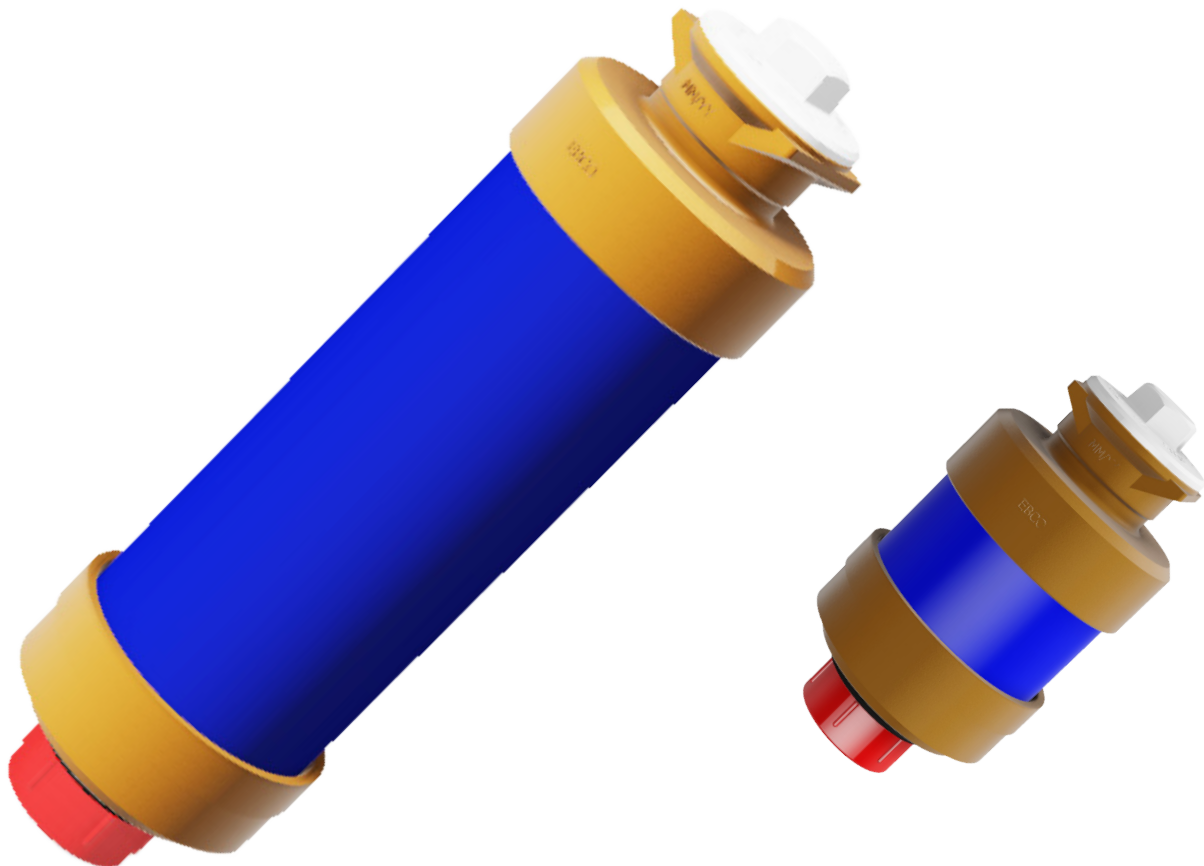

## **EBCO FILTER HOUSING**

Particulate - Filter Housing

### **EBCO FILTER HOUSING**

## EBCO FILTER HOUSING

Particulate - Filter Housing

Feature	Specification
Top & Bottom Capt	Gunmetal with 1½" BSP threads
Guard tube material	PE 90mm diameter
Pressure testing	12 bar
Water tightness (as specified)	Assembly factory tested
Manifold connection	Male 1½" BSP Concentric BS EN ISO 4064-4 Q3 4.0 (Qn 2.5)
Meter Connection	Female 1½" BSP Concentric BS EN ISO 4064-4 Q3 4.0 (Qn 2.5)

The technical data and performance may be modified without prior notice depending on the technical advances.

Box	A	B	C	D
WMB150	345mm	Ø 98mm	1½" BSP Female thread	1½" BSP Male thread
WMB179	196mm	Ø 98mm	1½" BSP Female thread	1½" BSP Male thread