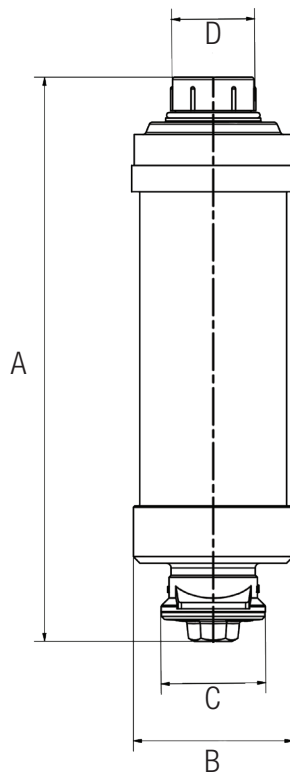

## EBCO FILTER HOUSING

Particulate - Filter Housing

Feature	Specification
Top & Bottom Capt	Gunmetal with 1½" BSP threads
Guard tube material	PE 90mm diameter
Pressure testing	12 bar
Water tightness (as specified)	Assembly factory tested
Manifold connection	Male 1½" BSP Concentric BS EN ISO 4064-4 Q3 4.0 (Qn 2.5)
Meter Connection	Female 1½" BSP Concentric BS EN ISO 4064-4 Q3 4.0 (Qn 2.5)

The technical data and performance may be modified without prior notice depending on the technical advances.

Box	A	B	C	D
WMB150	345mm	Ø 98mm	1½" BSP Female thread	1½" BSP Male thread
WMB179	196mm	Ø 98mm	1½" BSP Female thread	1½" BSP Male thread