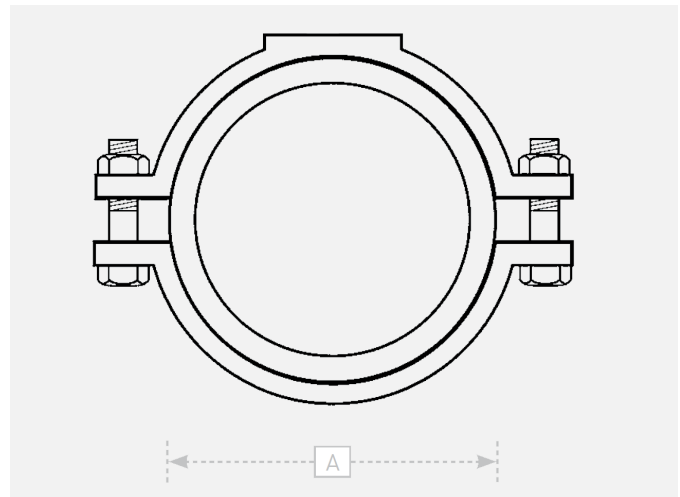

**TALBOT FERRULE SADDLE
DUCTILE IRON PIPE**

Talbot Pushfit Outlet - Plastic Banjo (metric MDPE no liner)

PRODUCT CODE	NOMINAL PIPE BORE	STRAP SIZE (A)	OUTLET
E6555	8" (200mm)	217-225mm	50mm PF

TALBOT Ferrule Saddle Ductile Iron Pipe
